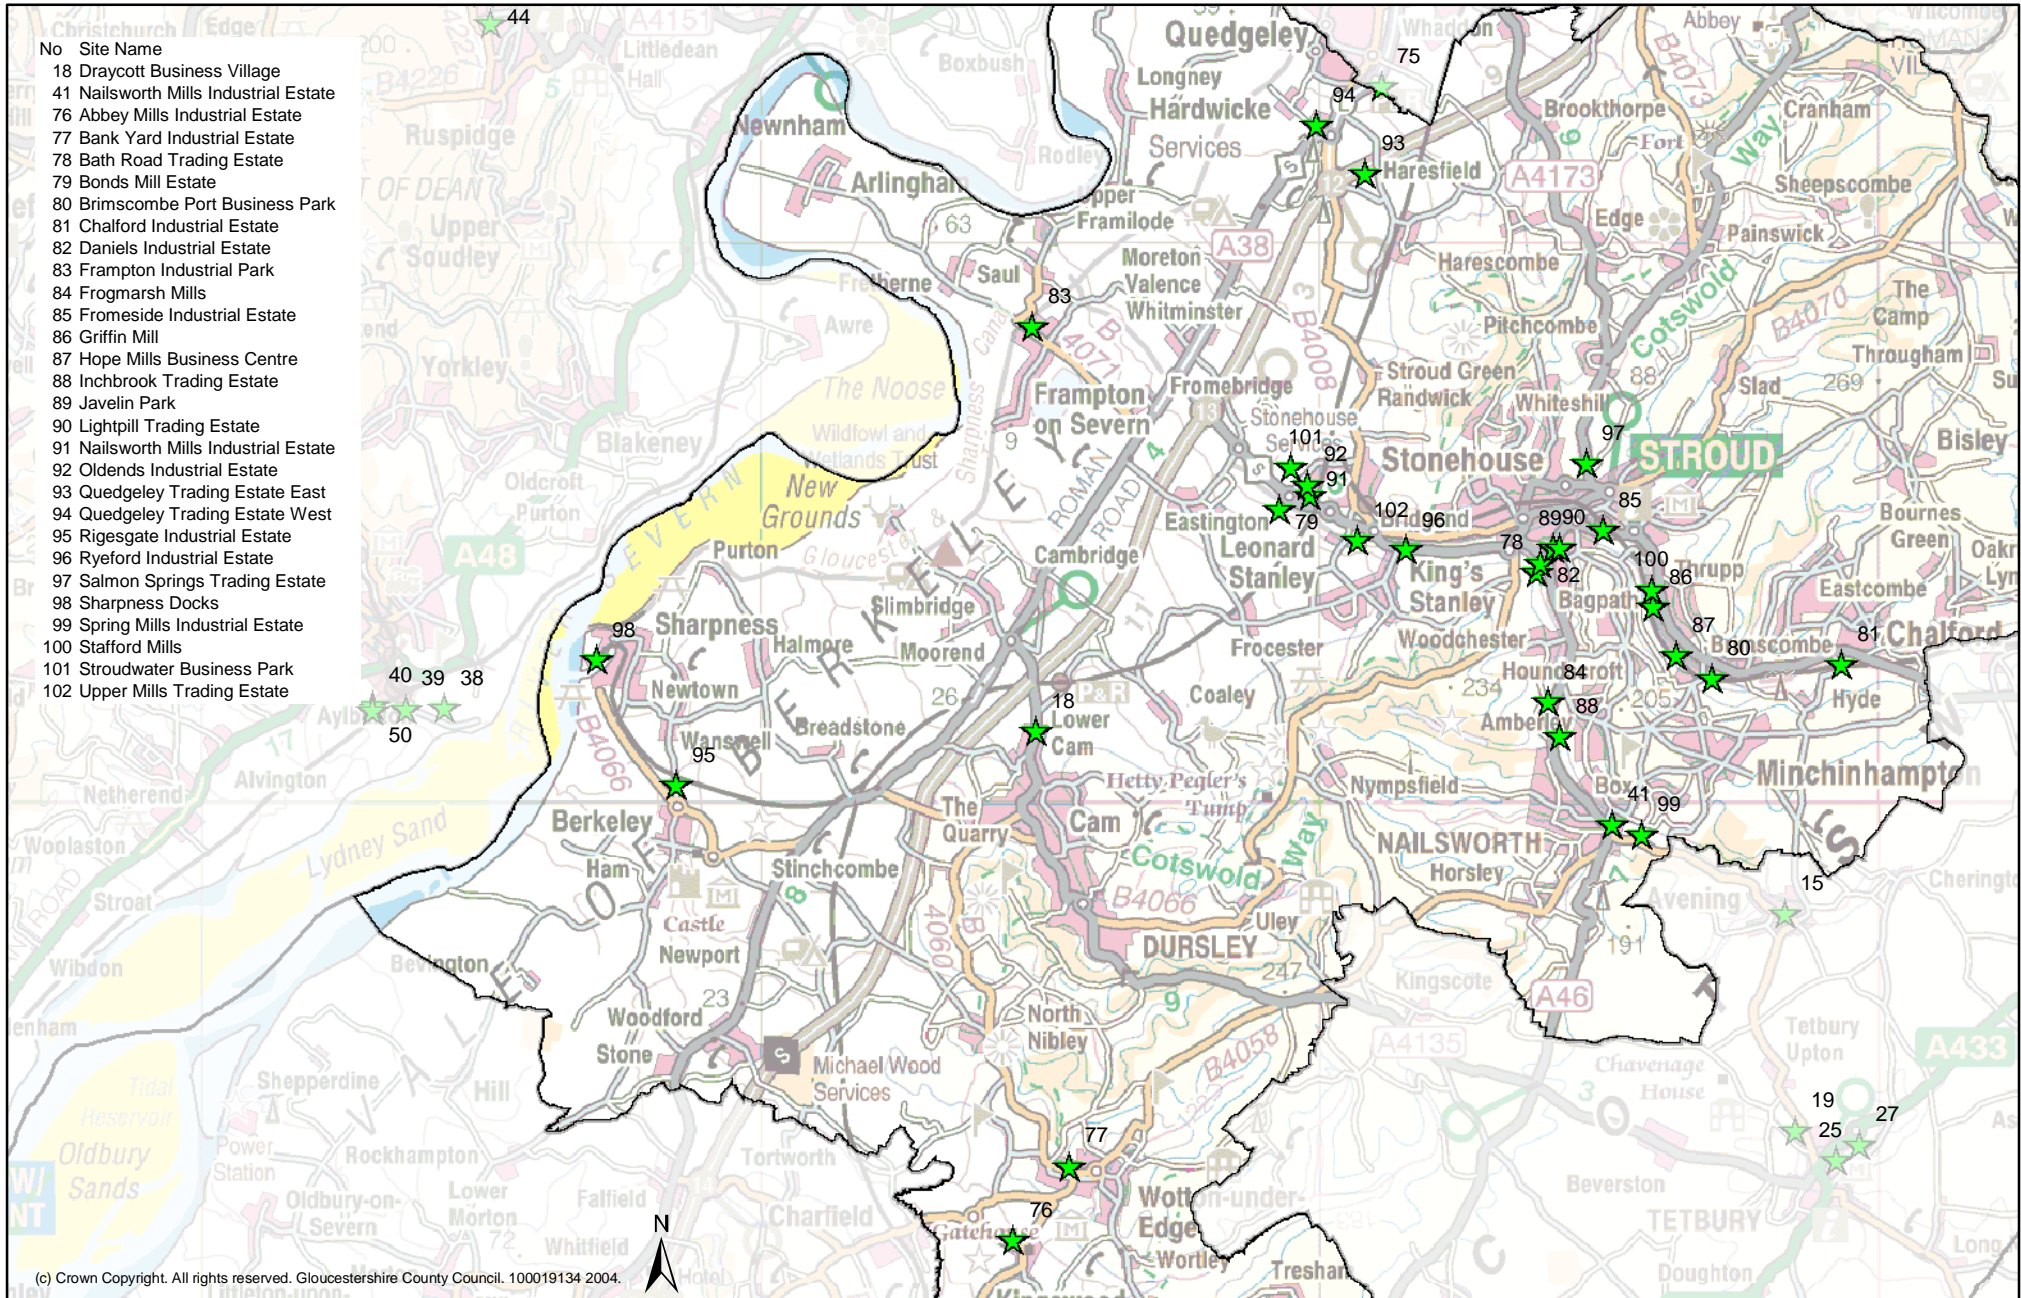

Industrial Estates in Stroud

DATE: 14th December 2005 SCALE: 1:135,168

This map is reproduced from (or based upon) the Ordnance Survey material with the permission of Ordnance Survey on behalf of the controller of Her Majesty's Stationery Office (c) Crown Copyright. Unauthorised reproduction infringes Crown copyright and may lead to prosecution or civil proceedings. Gloucestershire County Council 100019134 2004. Research Team Environment Directorate e-mail: research@gloucestershire.gov.uk