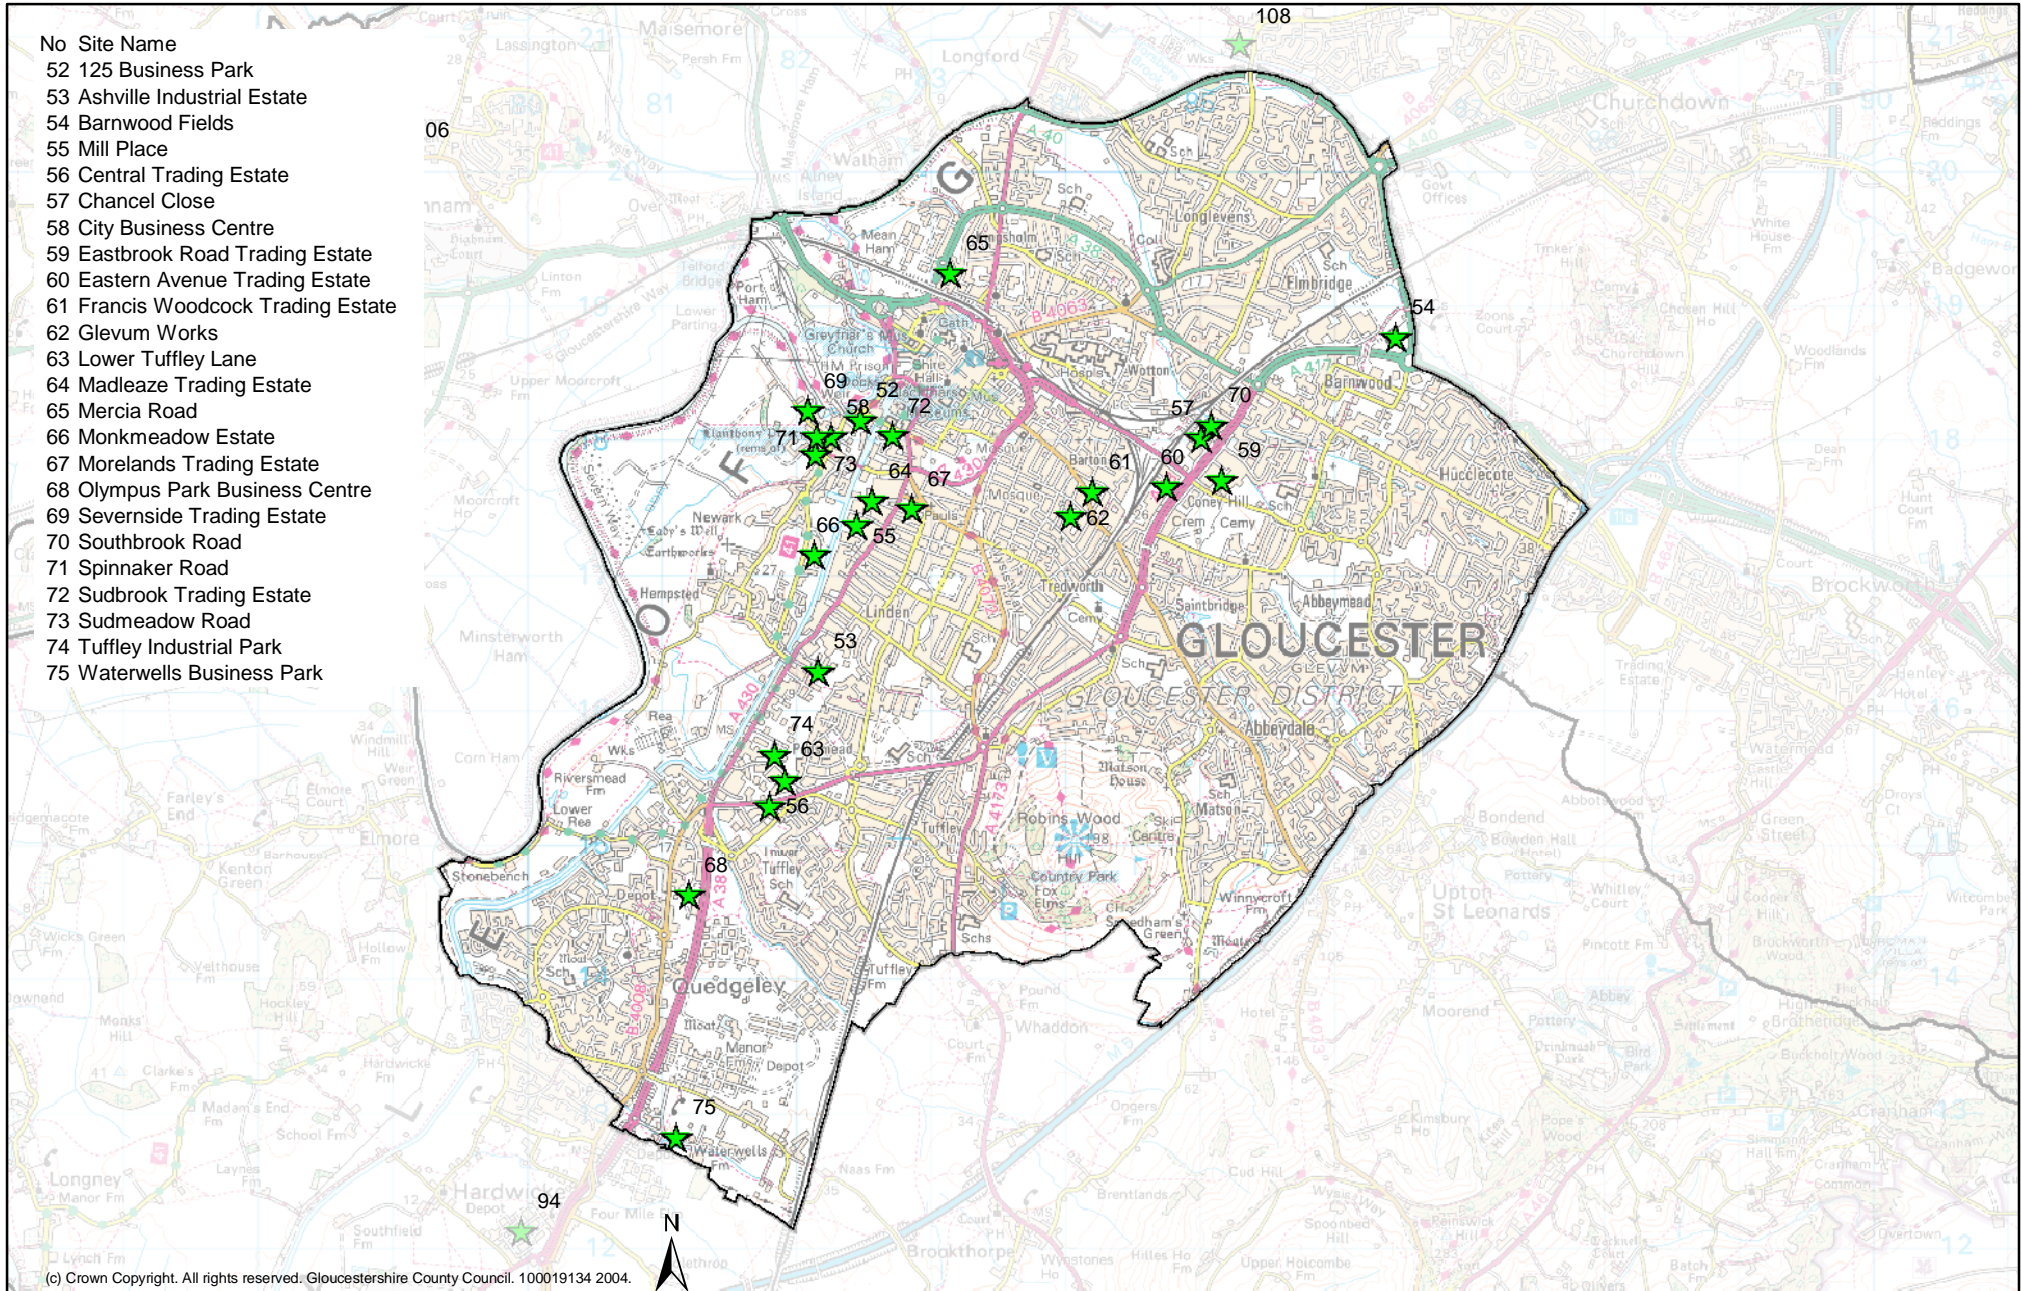

Industrial Estates in Gloucester

(c) Crown Copyright. All rights reserved. Gloucestershire County Council. 100019134 2004.

DATE: 14th December 2005 SCALE: 1:56,147

This map is reproduced from (or based upon) the Ordnance Survey material with the permission of Ordnance Survey on behalf of the controller of Her Majesty's Stationery Office (c) Crown Copyright. Unauthorised reproduction infringes Crown copyright and may lead to prosecution or civil proceedings. Gloucestershire County Council 100019134 2004. Research Team Environment Directorate e-mail: research@gloucestershire.gov.uk