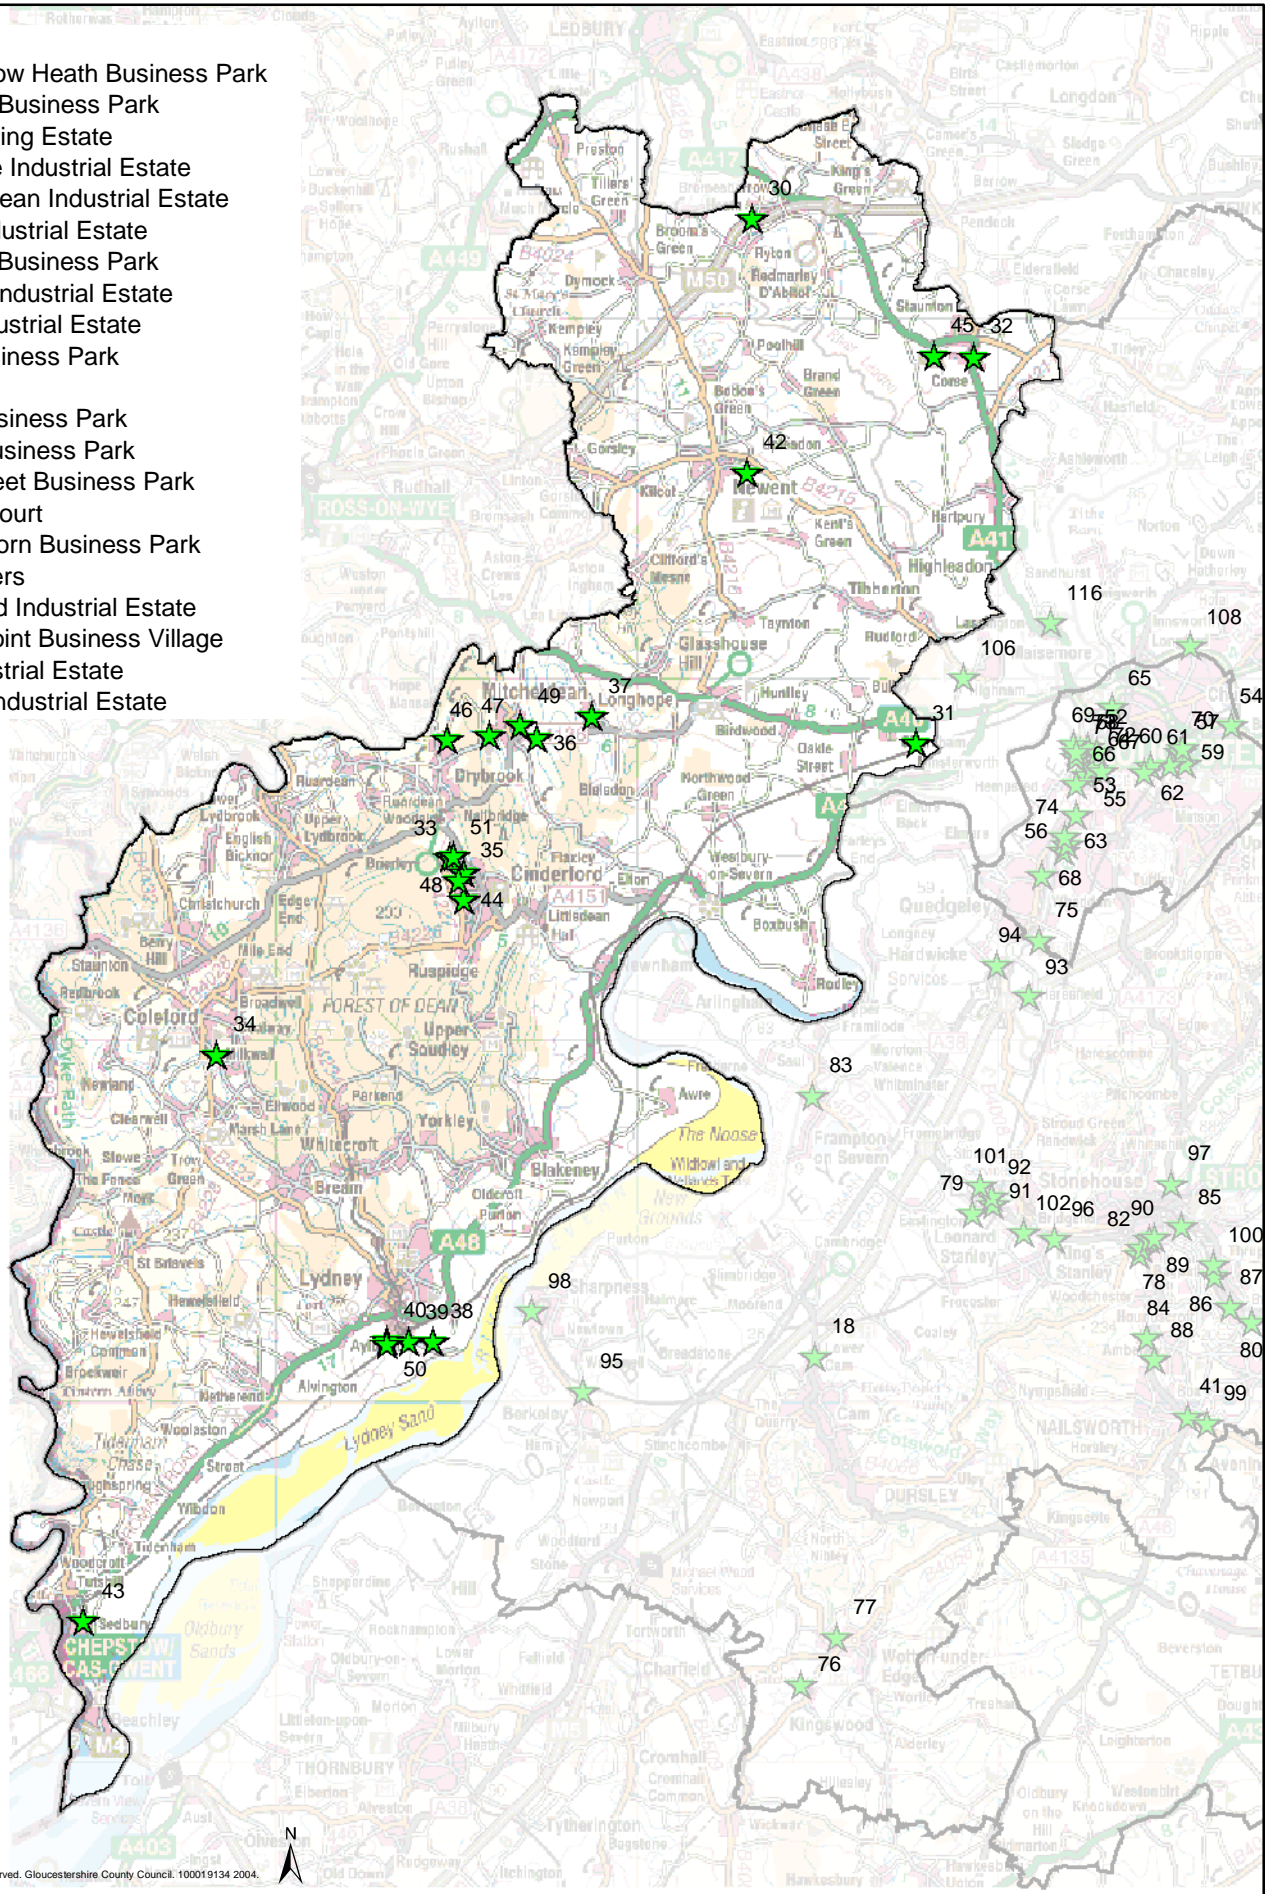

Industrial Estates in Forest Of Dean

No Site Name

- 30 Bromsborrow Heath Business Park
- 31 Churcham Business Park
- 32 Corse Trading Estate
- 33 Forest Vale Industrial Estate
- 34 Forest of Dean Industrial Estate
- 35 Hollyhill Industrial Estate
- 36 Ladygrove Business Park
- 37 Longhope Industrial Estate
- 38 Lydney Industrial Estate
- 39 Marina Business Park
- 40 Mead Lane
- 42 Newent Business Park
- 43 Sedbury Business Park
- 44 Station Street Business Park
- 45 Staunton Court
- 46 The Hawthorn Business Park
- 47 The Stenders
- 48 Valley Road Industrial Estate
- 49 Vantage Point Business Village
- 50 Ward Industrial Estate
- 51 Whimsey Industrial Estate

DATE: 14th December 2005 SCALE: 1:209,058