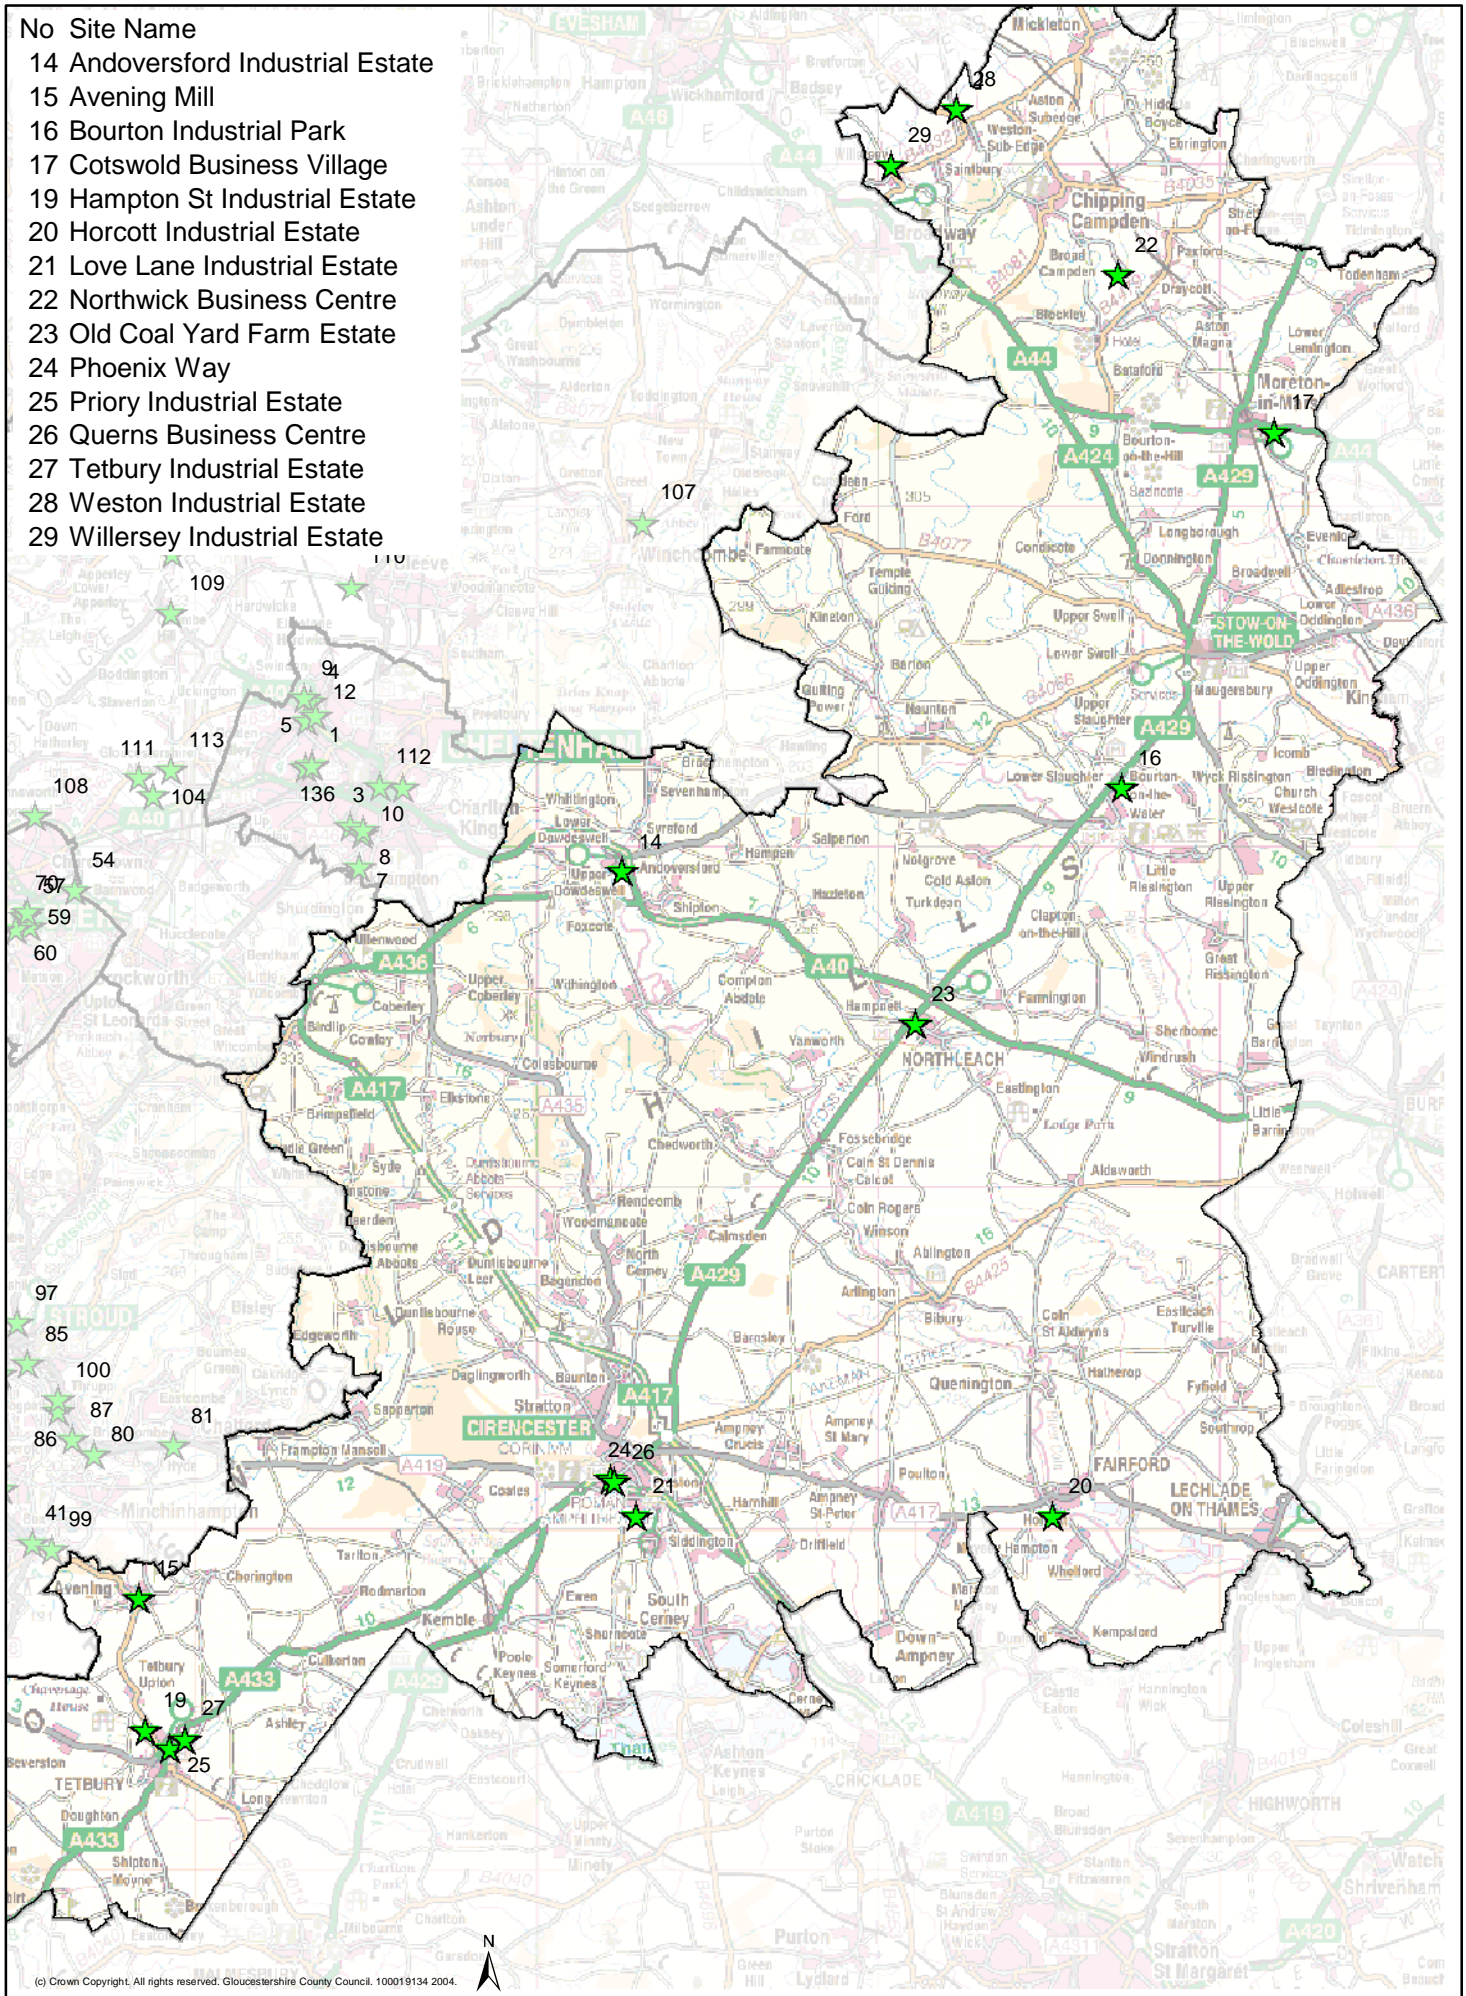

Industrial Estates in Cotswolds

No Site Name

- 14 Andoversford Industrial Estate
- 15 Avening Mill
- 16 Bourton Industrial Park
- 17 Cotswold Business Village
- 19 Hampton St Industrial Estate
- 20 Horcott Industrial Estate
- 21 Love Lane Industrial Estate
- 22 Northwick Business Centre
- 23 Old Coal Yard Farm Estate
- 24 Phoenix Way
- 25 Priory Industrial Estate
- 26 Querns Business Centre
- 27 Tetbury Industrial Estate
- 28 Weston Industrial Estate
- 29 Willersey Industrial Estate

DATE: 14th December 2005 SCALE: 1:221,147