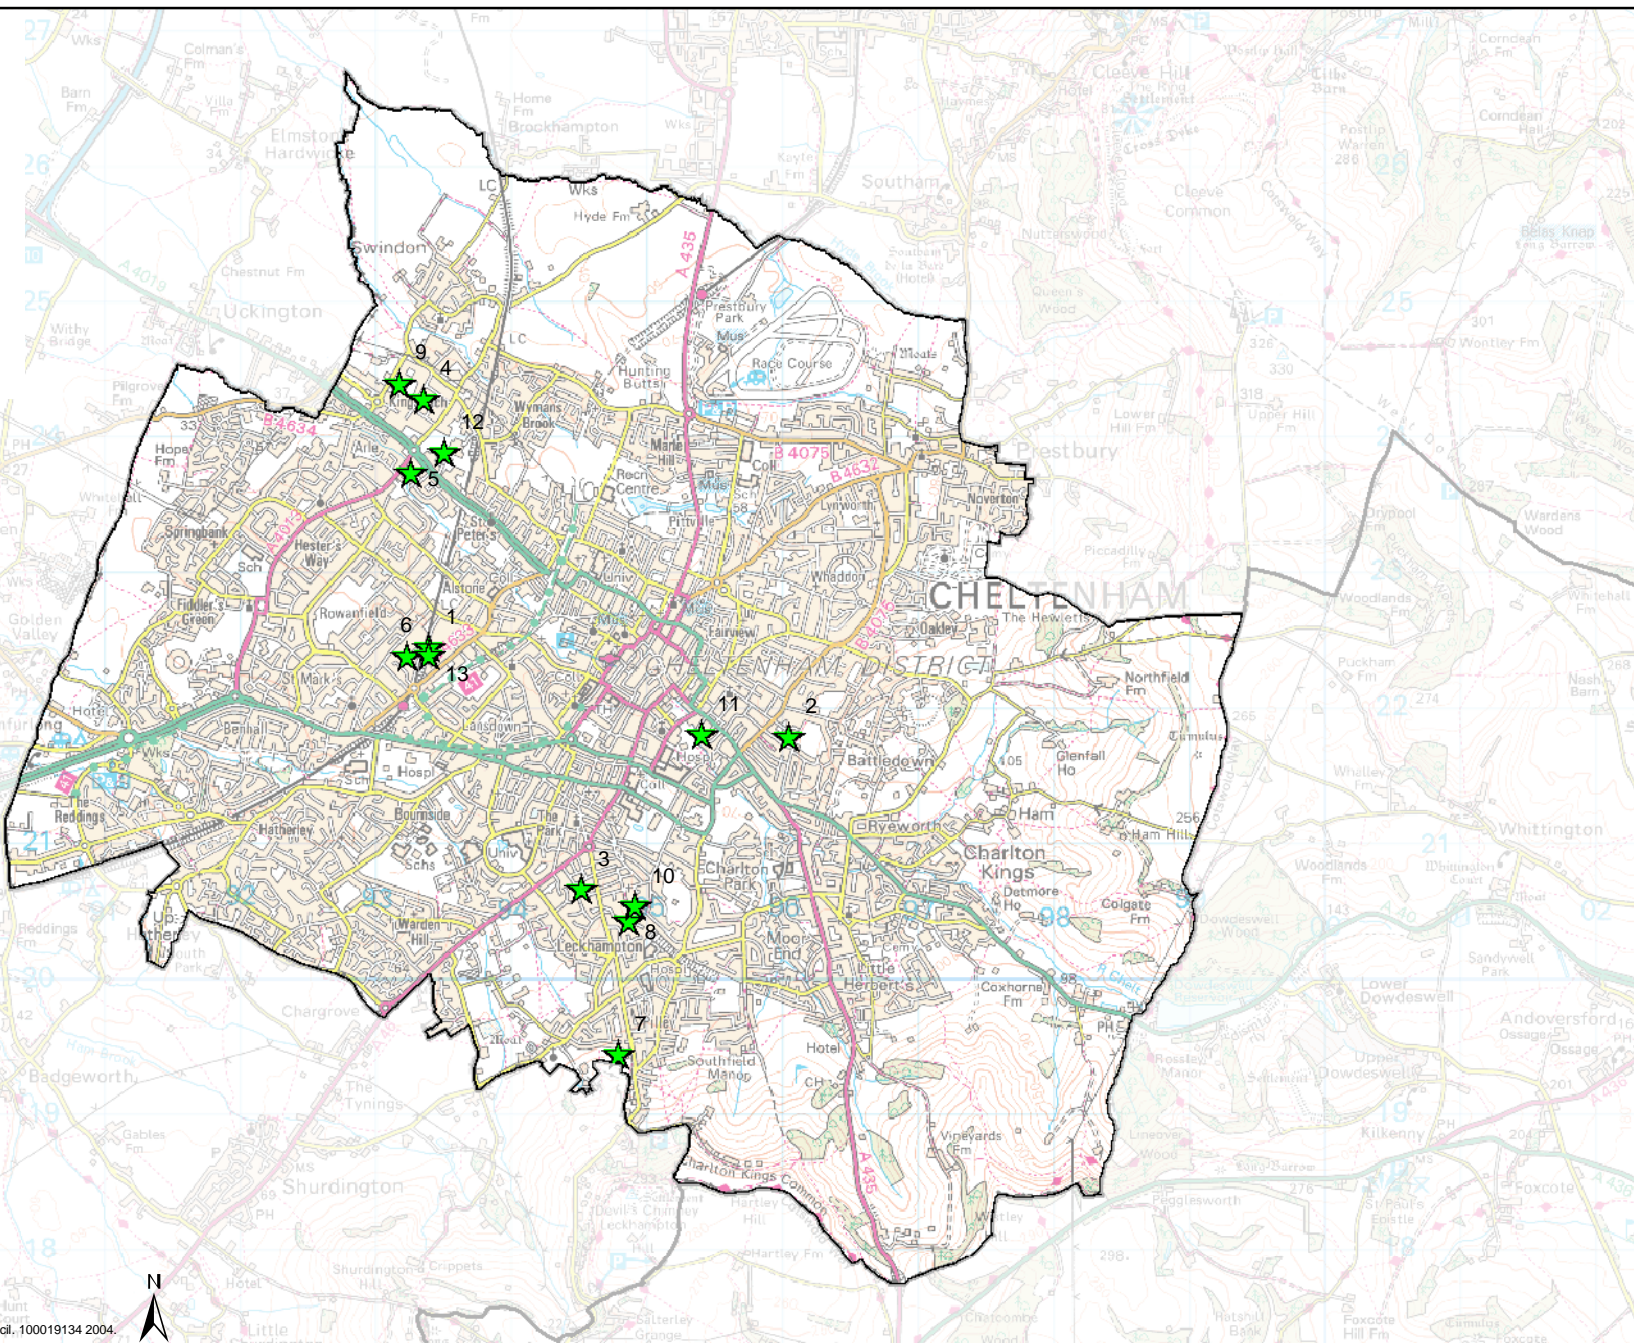

Industrial Estates in Cheltenham

No SITE NAME

- 1 Alstone Lane Trading Estate
- 2 Battledown Trading Estate
- 3 Croft Street Industrial Estate
- 4 Kingsditch Trading Estate
- 5 Kingsmead Industrial Estate
- 6 Lansdown Industrial Estate
- 7 Leckhampton Industrial Estate
- 8 Liddington Industrial Estate
- 9 Manor Park Business Centre
- 10 Mead Park Industrial Estate
- 11 Sandford Park Trading Estate
- 12 Tewkesbury Road Industrial Estate
- 13 Vineyards Industrial Estate

DATE: 14th December 2005 SCALE: 1:55,784